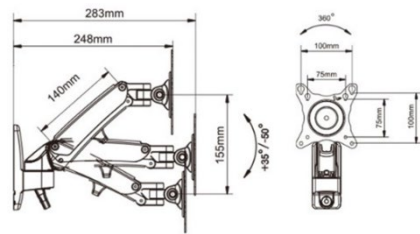

IPC4-ARM-WALL

Wall Mount Type

Product Code	Carrying Capacity	Minimum and Maximum Length	Elevation Distance	Open	Horizontal Rotation
IPC4-ARM-WALL-F120	2-7kg	85-285mm	130mm	+50°/-35°	360°
IPC4-ARM-WALL-F150	2-7kg	85-385mm	130mm	+50°/-35°	360°
IPC4-ARM-WALL-M150	3-12kg	100-395mm	155mm	+50°/-35°	360°
IPC4-ARM-WALL-F425	3-12kg	95-380mm	250mm	+85°/-30°	360°

F120