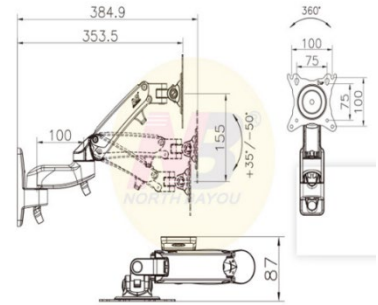

IPC4-ARM-WALL

Wall Mount Type

Product Code	Carrying Capacity	Minimum and Maximum Length	Elevation Distance	Open	Horizontal Rotation
IPC4-ARM-WALL-F120	2-7kg	85-285mm	130mm	+50°/-35°	360°
IPC4-ARM-WALL-F150	2-7kg	85-385mm	130mm	+50°/-35°	360°
IPC4-ARM-WALL-M150	3-12kg	100-395mm	155mm	+50°/-35°	360°
IPC4-ARM-WALL-F425	3-12kg	95-380mm	250mm	+85°/-30°	360°

M150