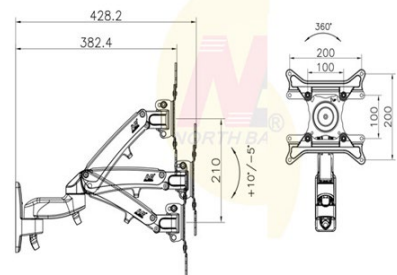

IPC4-ARM-WALL

Wall Mount Type

Product Code	Carrying Capacity	Minimum and Maximum Length	Elevation Distance	Open	Horizontal Rotation
IPC4-ARM-WALL-F120	2-7kg	85-285mm	130mm	+50°/-35°	360°
IPC4-ARM-WALL-F150	2-7kg	85-385mm	130mm	+50°/-35°	360°
IPC4-ARM-WALL-M150	3-12kg	100-395mm	155mm	+50°/-35°	360°
IPC4-ARM-WALL-F425	3-12kg	95-380mm	250mm	+85°/-30°	360°

F300