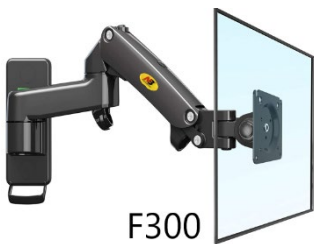

IPC4-ARM-WALL-F300