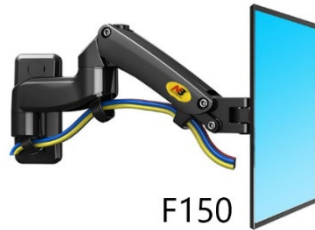

IPC4-ARM-WALL-F150