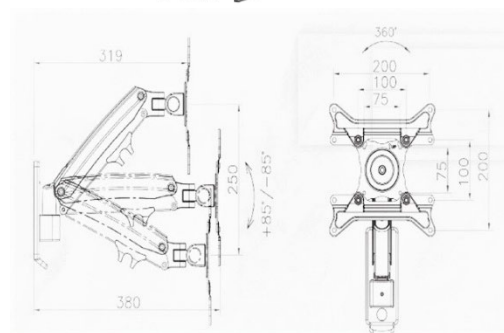

IPC4-ARM-WALL

Wall Mount Type

Product Code	Carrying Capacity	Minimum and Maximum Length	Elevation Distance	Open	Horizontal Rotation
IPC4-ARM-WALL-F120	2-7kg	85-285mm	130mm	+50°/-35°	360°
IPC4-ARM-WALL-F150	2-7kg	85-385mm	130mm	+50°/-35°	360°
IPC4-ARM-WALL-M150	3-12kg	100-395mm	155mm	+50°/-35°	360°
IPC4-ARM-WALL-F425	3-12kg	95-380mm	250mm	+85°/-30°	360°

F425