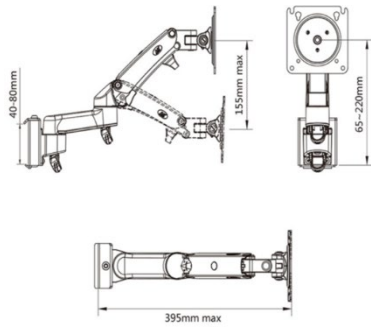

### Wall Mount Type

Product Code	Carrying Capacity	Minimum and Maximum Length	Elevation Distance	Open	Horizontal Rotation
IPC4-ARM-WALL-F120	2-7kg	85-285mm	130mm	+50°/-35°	360°
IPC4-ARM-WALL-F150	2-7kg	85-385mm	130mm	+50°/-35°	360°
IPC4-ARM-WALL-M150	3-12kg	100-395mm	155mm	+50°/-35°	360°
IPC4-ARM-WALL-F425	3-12kg	95-380mm	250mm	+85°/-30°	360°

IPC4-ARM-WALL-F120

F120

IPC4-ARM-WALL-F150

F150

IPC4-ARM-WALL-M150

M150

IPC4-ARM-WALL-F300

F300