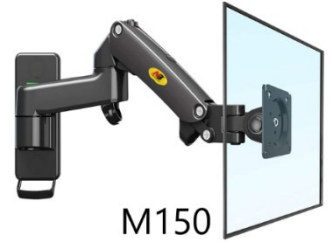

### Wall Mount Type

Product Code	Carrying Capacity	Minimum and Maximum Length	Elevation Distance	Open	Horizontal Rotation
IPC4-ARM-WALL-F120	2-7kg	85-285mm	130mm	+50°/-35°	360°
IPC4-ARM-WALL-F150	2-7kg	85-385mm	130mm	+50°/-35°	360°
IPC4-ARM-WALL-M150	3-12kg	100-395mm	155mm	+50°/-35°	360°
IPC4-ARM-WALL-F425	3-12kg	95-380mm	250mm	+85°/-30°	360°

IPC4-ARM-WALL-F120

F120

IPC4-ARM-WALL-F150

F150

IPC4-ARM-WALL-M150

M150

IPC4-ARM-WALL-F300

F300